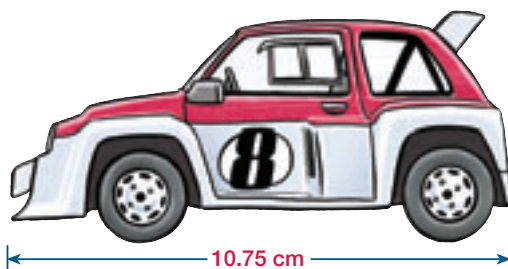

Magnificent Models

You need a calculator

Activity

Richard has lots of scale model cars. Each has been designed so it looks exactly like the real thing, only smaller.

1. How long would these cars be in real life?

a.

Radio-controlled V8 saloon car
Scale 1:10

b.

Diecast vintage racing cars
Scale 1:8

2. How would the real-life length of this Minichamp car compare with the real-life length of the cars in question 1?

Minichamp World Championship racing car
Scale 1:43

3. If a 4.2 metre car were made as a model in each of the three scales 1:10, 1:8, and 1:43, how long would the three models be?

4. Measure several cars or other large objects and work out what their lengths would be if they were made into models using each of the three scales above.