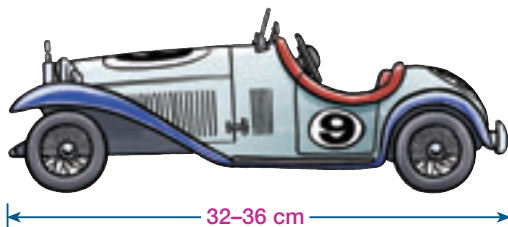

Magnificent Models

You need a calculator

Activity

Richard has lots of scale model cars. Each has been designed so it looks exactly like the real thing, only smaller.

1. How long would these cars be in real life?

a.

Radio-controlled V8 saloon car
Scale 1:10

b.

Diecast vintage racing cars
Scale 1:8

2. How would the real-life length of this Minichamp car compare with the real-life length of the cars in question 1?

Minichamp World Championship racing car
Scale 1:43

3. If a 4.2 metre car were made as a model in each of the three scales 1:10, 1:8, and 1:43, how long would the three models be?

4. Measure several cars or other large objects and work out what their lengths would be if they were made into models using each of the three scales above.