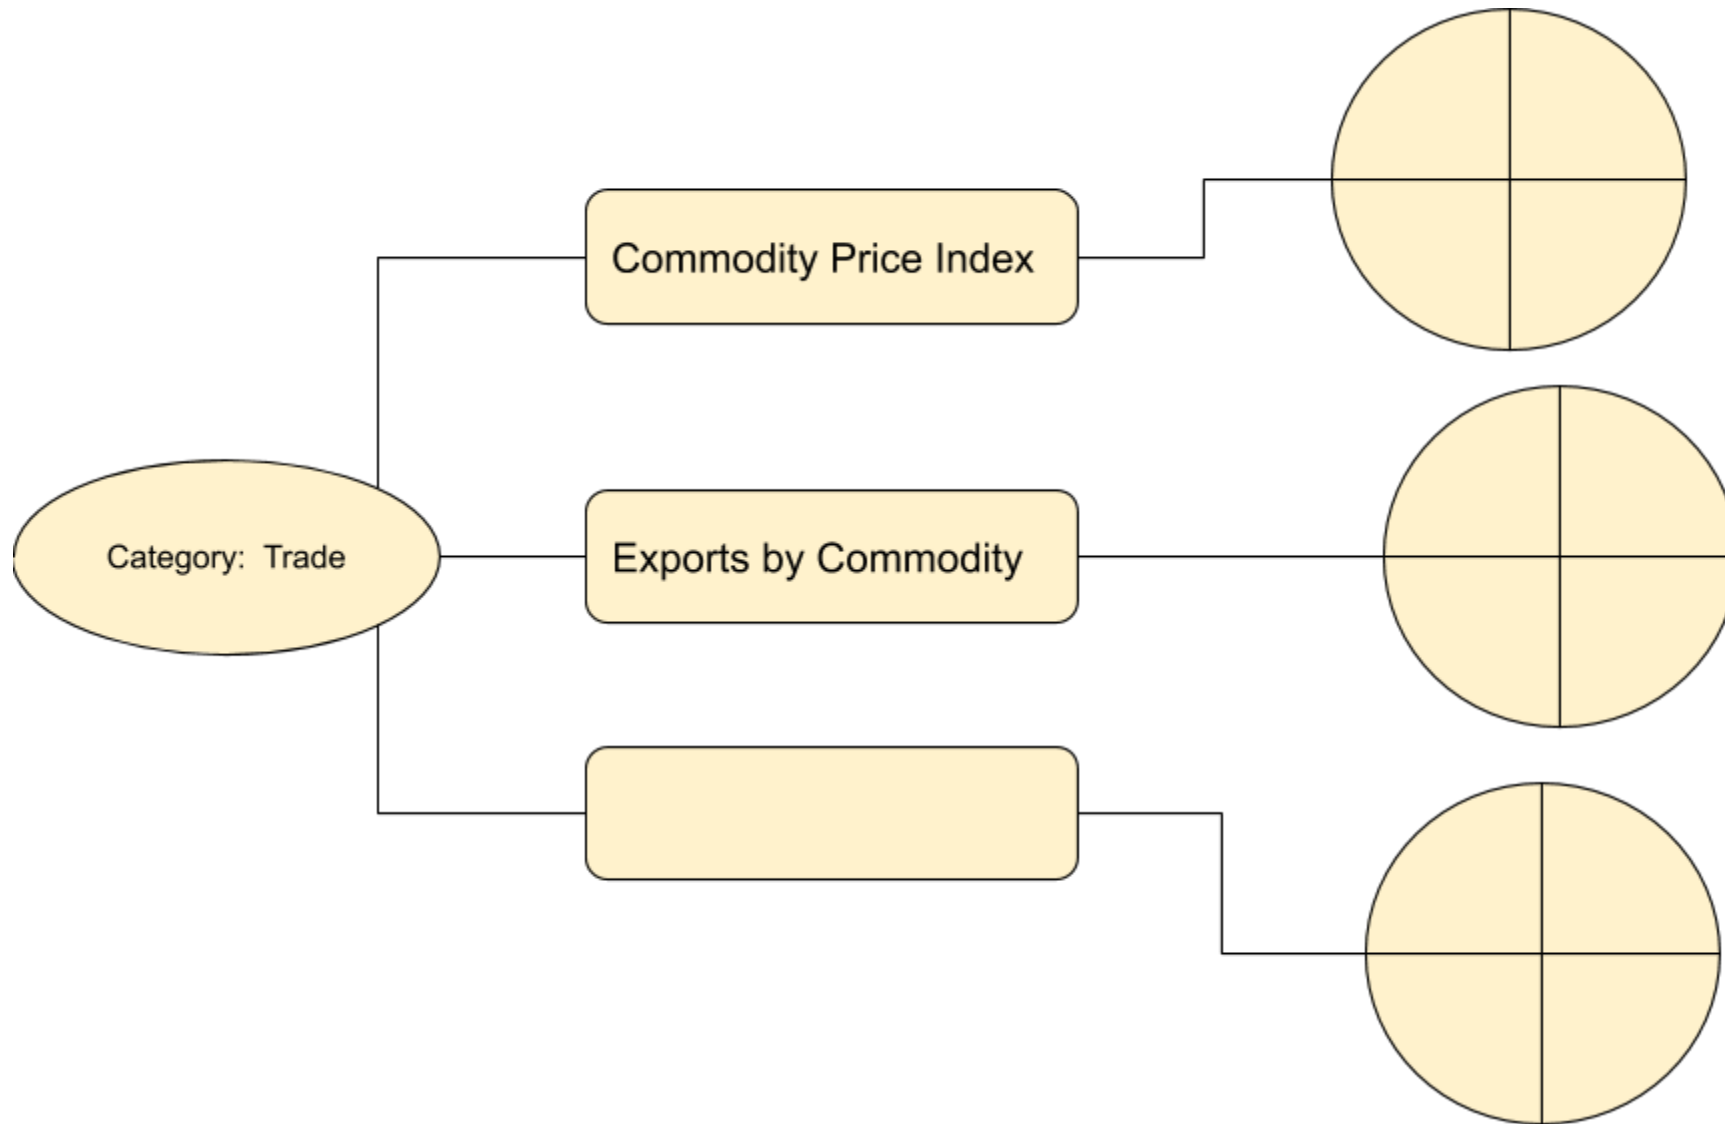

Economic Impact of Covid19 on New Zealand

This is a scavenger hunt activity designed to help you identify evidence of the economic impact of Covid19 on New Zealand

You will use the Statistics New Zealand website - Covid19 data portal - <https://www.stats.govt.nz/experimental/covid-19-data-portal>